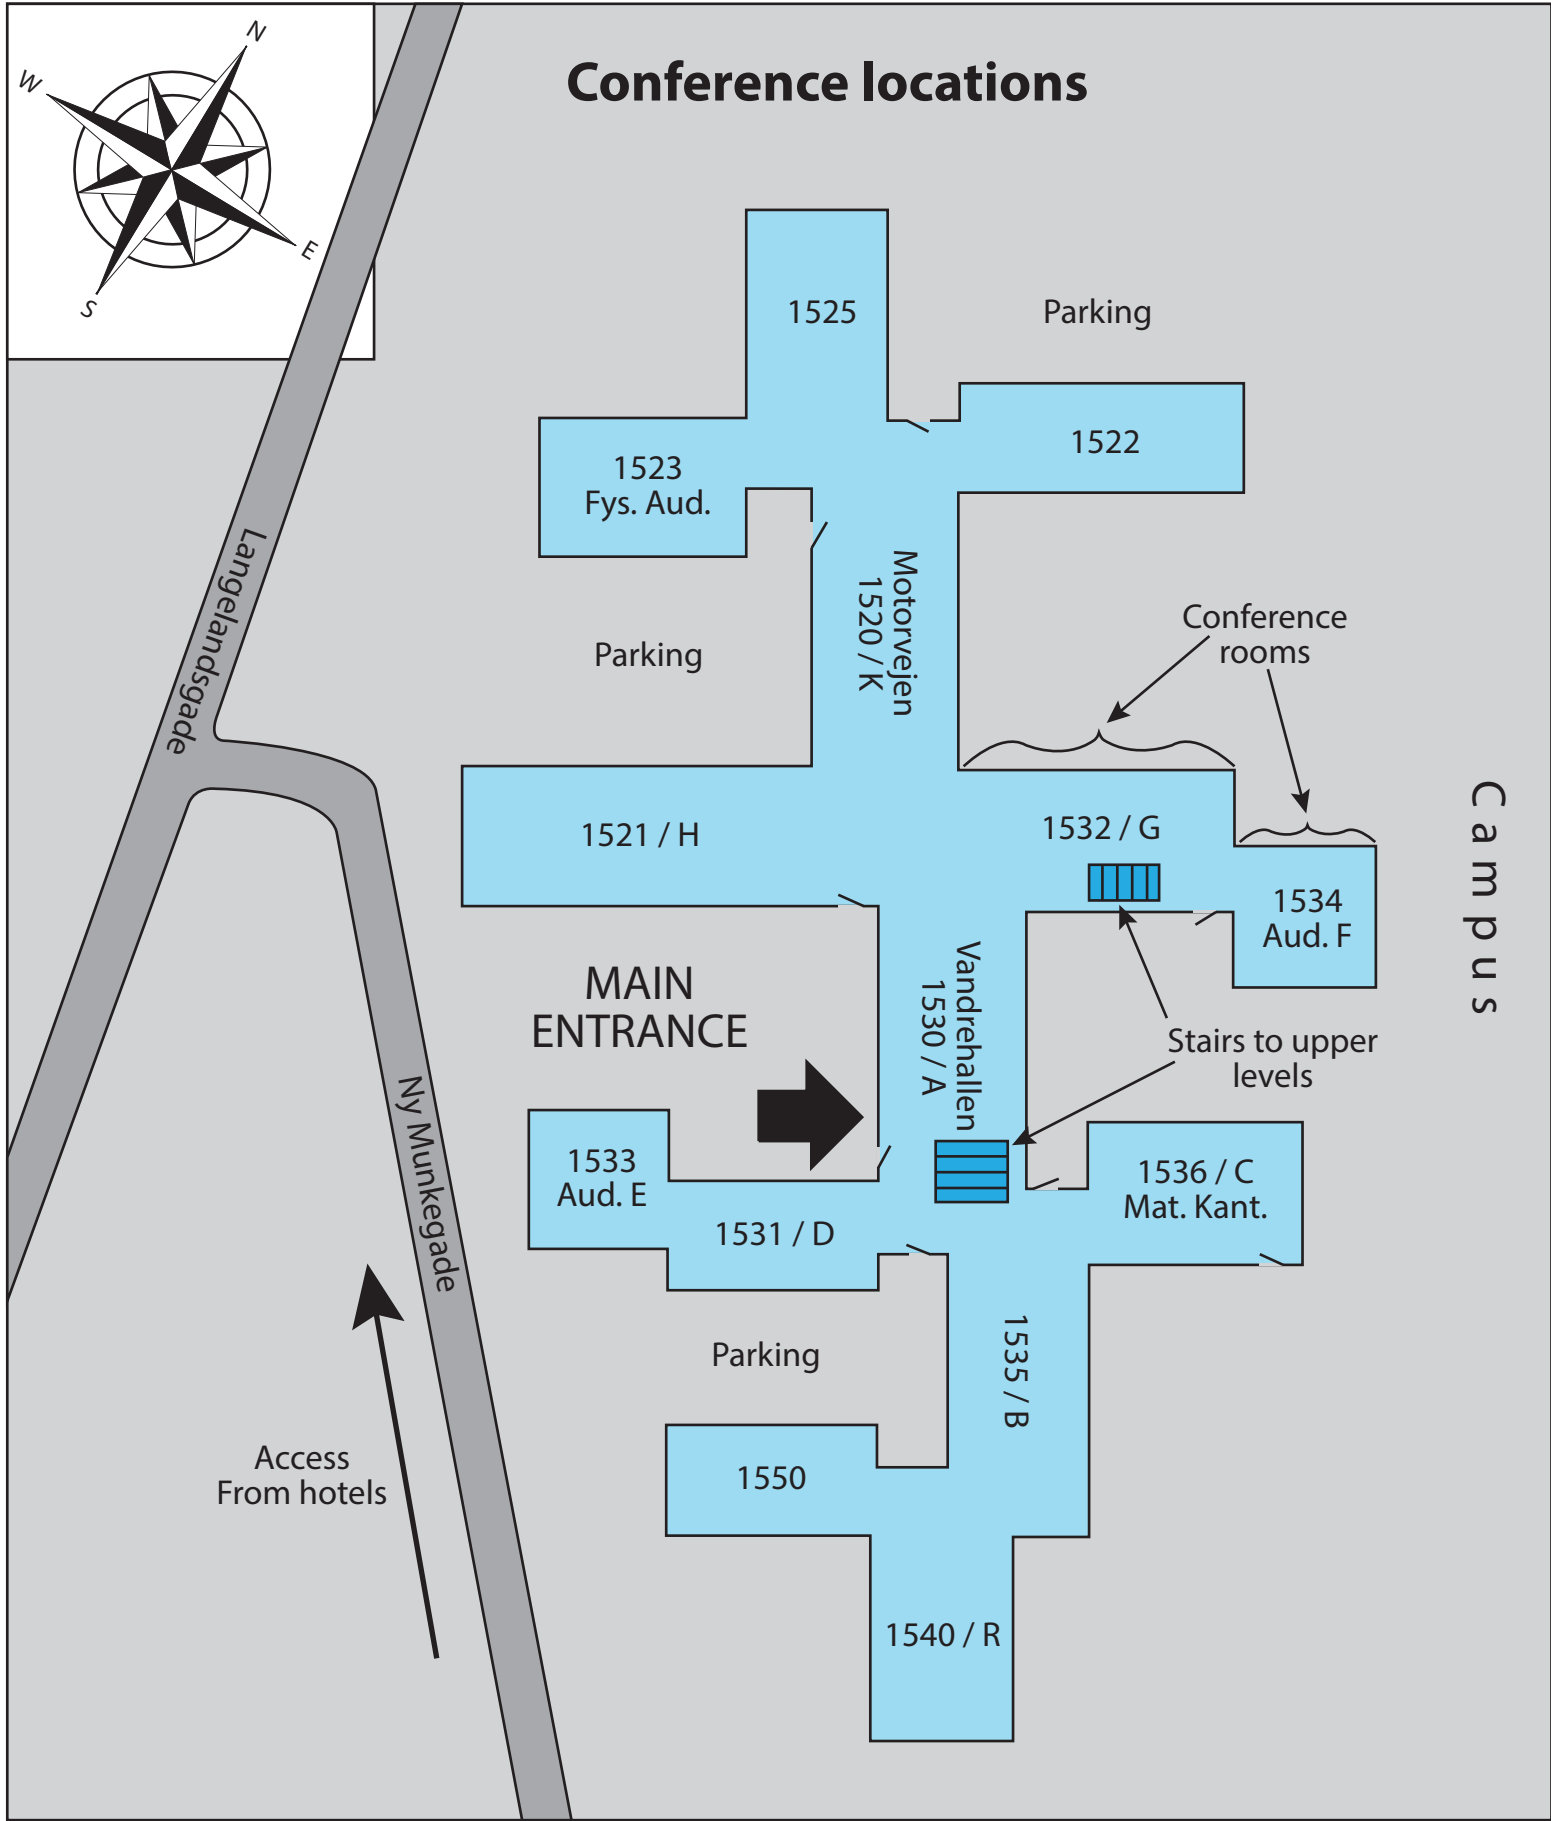

# Conference locations

Campus

Access From hotels

MAIN ENTRANCE

Conference rooms

Stairs to upper levels

Langelandsgade

Ny Munkegade

1534  
Aud. F

1533  
Aud. E

Vandrehallen  
1530 / A

1536 / C  
Mat. Kant.

1531 / D

Parking

1535 / B

1550