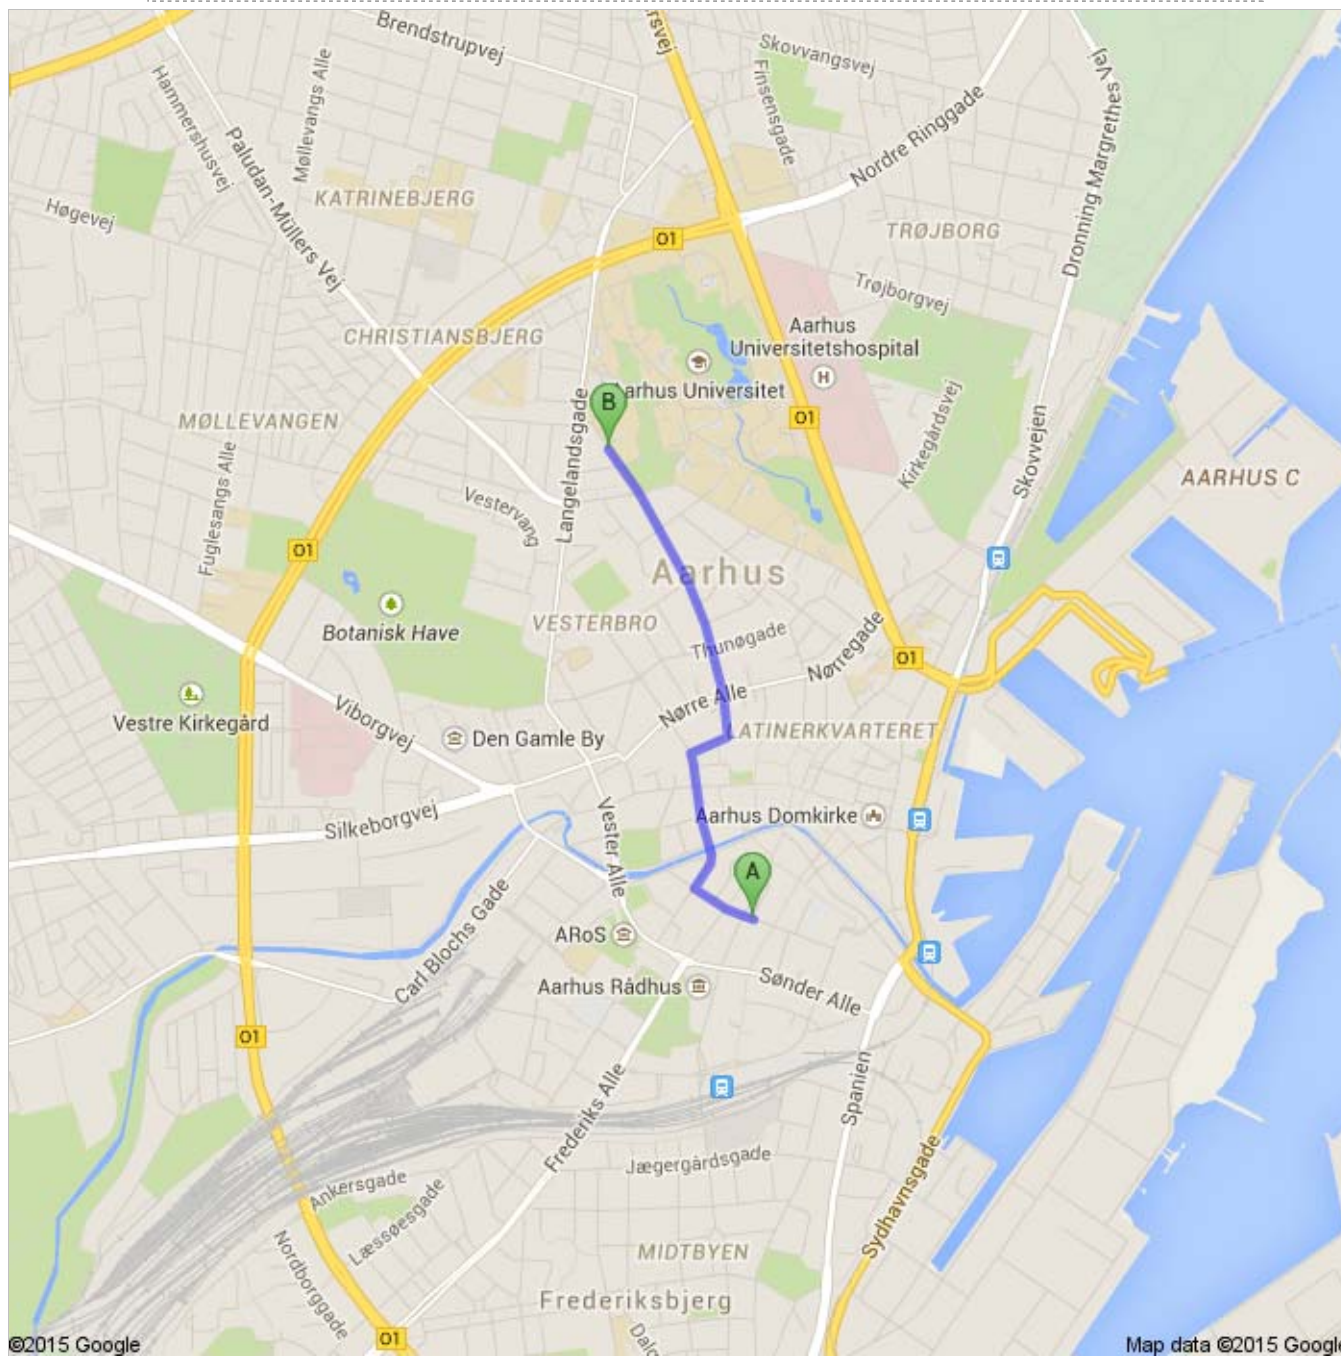

Directions to Matematisk Instituts Kantinekøkken

Ny Munkegade 116, 8000 Århus C

1.6 km – about 21 mins

Walking directions are in beta.

Use caution – This route may be missing sidewalks or pedestrian paths.

**Scandic Hotel Aarhus City**
Østergade 10, 8000 Aarhus C

1. Head **west** on **Østergade** toward **Telefonsmøgen** go 79 m
total 79 m
About 59 secs
2. Continue onto **J. M. Mørks Gade** go 110 m
total 190 m
About 1 min
3. Turn right onto **Christiansgade** go 110 m
total 290 m
About 1 min
4. Continue onto **Grønnegade** go 290 m
total 600 m
About 3 mins
5. Turn right onto **Klostergade** go 110 m
total 700 m
About 1 min
6. Turn left onto **Gammel Munkegade** go 120 m
total 800 m
About 2 mins
7. Continue onto **Ny Munkegade** go 750 m
total 1.6 km
Destination will be on the right
About 11 mins

**Matematisk Instituts Kantinekøkken**
Ny Munkegade 116, 8000 Århus C

These directions are for planning purposes only. You may find that construction projects, traffic, weather, or other events may cause conditions to differ from the map results, and you should plan your route accordingly. You must obey all signs or notices regarding your route.

Map data ©2015 Google

Directions weren't right? Please find your route on maps.google.dk and click "Report a problem" at the bottom left.